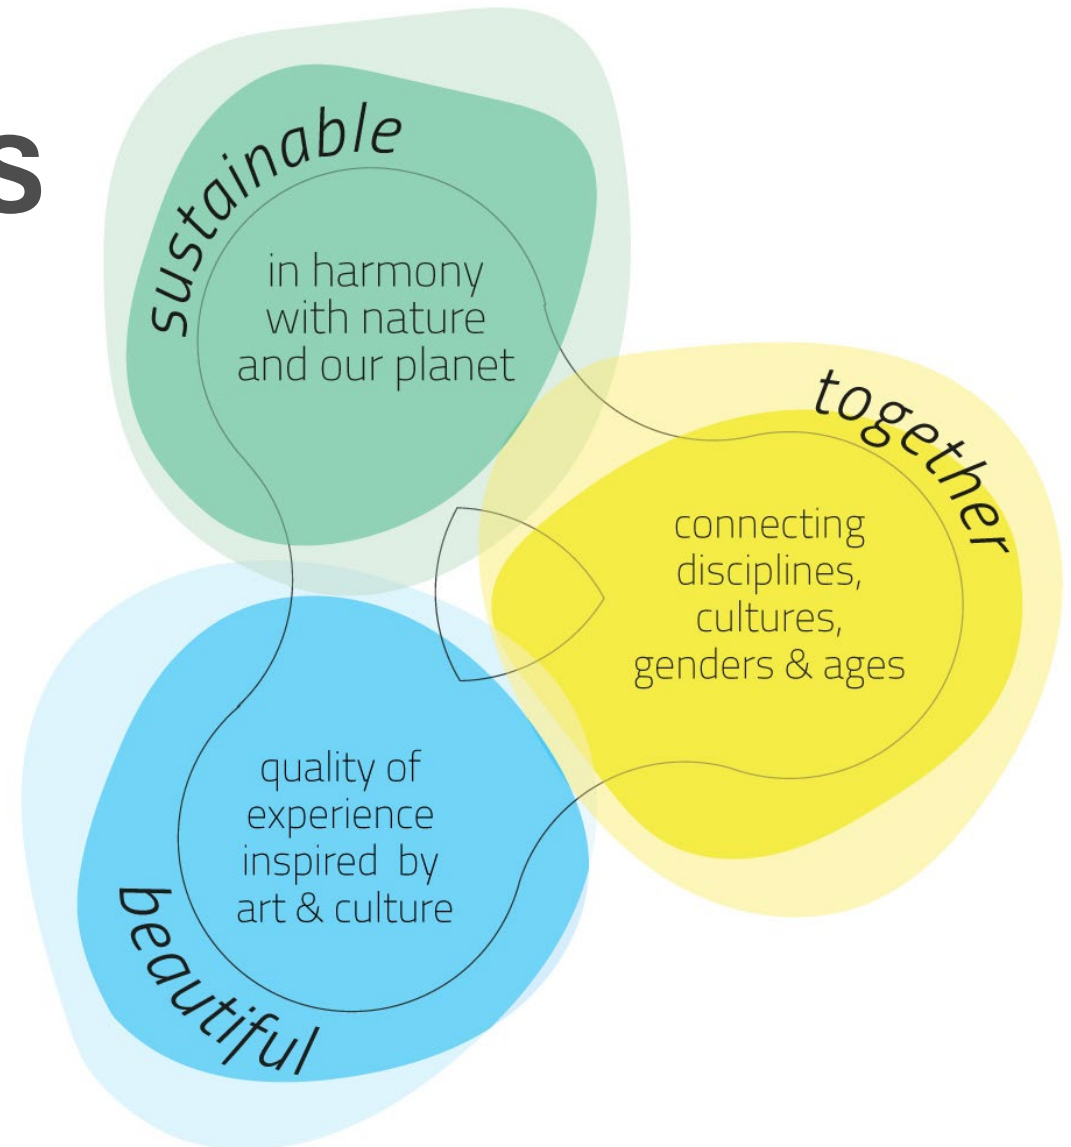

NEB LOCAL CHAPTERS MODEL

Borut Cink
Policy Officer

JRC.B4 - New European Bauhaus
Directorate-General Joint Research Centre, European Commission

What is the New European Bauhaus?

The **New European Bauhaus** (NEB) is an environmental, economic, and cultural initiative launched by the European Commission in 2020 and **co-created** with stakeholders across sectors.

NEB promotes an **integrated approach** to the Green Transition of our economy and societies, building on:

3 Values

3 Working Principles

How do we deliver the NEB?

- By co-creating with an active **NEB Community** across Europe
- By supporting **bottom-up initiatives and funding projects**
- By **integrating NEB objectives in EU programmes and policies**, and within the European Commission
- By developing **standards and guidelines** to support NEB projects
- By increasing **awareness and mobilisation**

NEB Local Chapters

In the context of the NEB initiative, a Local Chapter allows creating, decentralising, and delegating coordination roles in the community, as well as strengthening a multilevel approach.

**Empowers
communities
on the ground**

**Strengthens collaboration
between NEB community
members in a territory**

NEB Local Chapters

**Represent grassroots units
of the NEB movement that
operate on regional,
municipal, city or even
neighbourhood level.**