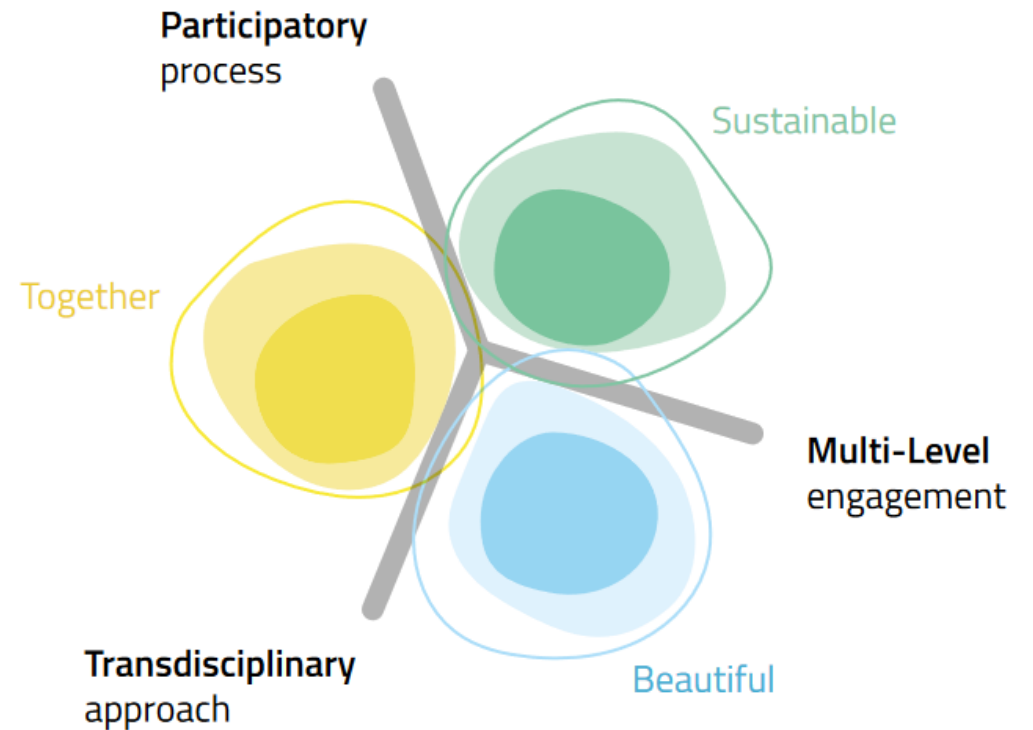

NEB LOCAL CHAPTERS MODEL

Borut Cink
Policy Officer

JRC.B4 - New European Bauhaus
Directorate-General Joint Research Centre, European Commission

What is the New European Bauhaus?

The **New European Bauhaus** (NEB) is an environmental, economic, and cultural initiative launched by the European Commission in 2020 and **co-created** with stakeholders across sectors.

NEB promotes an **integrated approach** to the Green Transition of our economy and societies, building on:

3 Values

3 Working Principles

How do we deliver the NEB?

- By co-creating with an active **NEB Community** across Europe
- By supporting **bottom-up initiatives and funding projects**
- By **integrating NEB objectives in EU programmes and policies**, and within the European Commission
- By developing **standards and guidelines** to support NEB projects
- By increasing **awareness and mobilisation**

NEB Local Chapters

In the context of the NEB initiative, a Local Chapter allows creating, decentralising, and delegating coordination roles in the community, as well as strengthening a multilevel approach.

**Empowers
communities
on the ground**

**Strengthens collaboration
between NEB community
members in a territory**

NEB Local Chapters

**Represent grassroots units
of the NEB movement that
operate on regional,
municipal, city or even
neighbourhood level.**