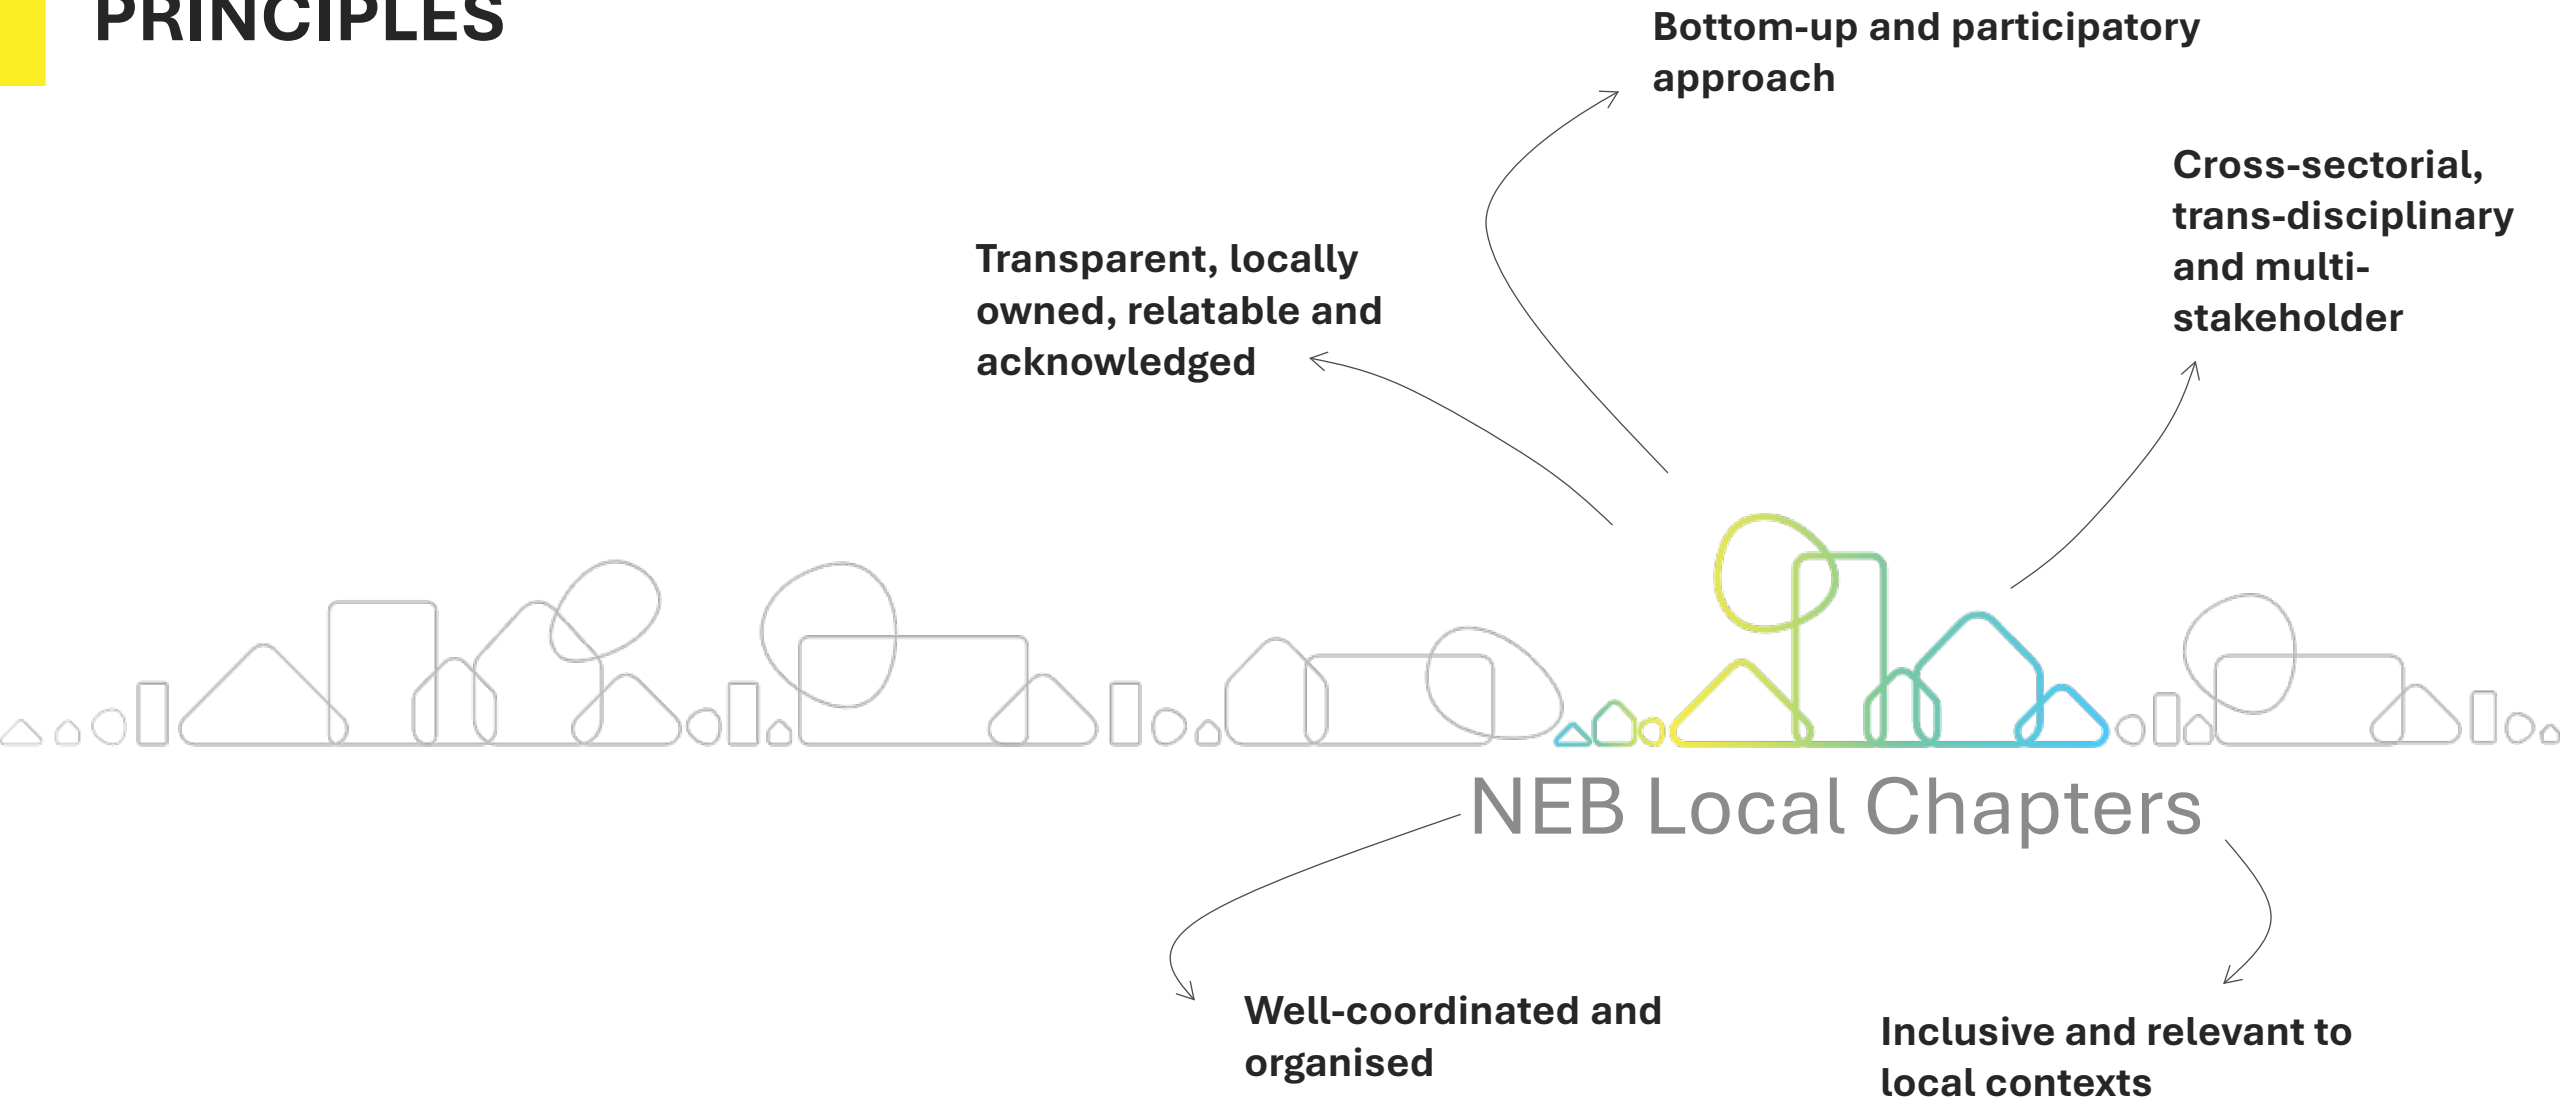

PRINCIPLES